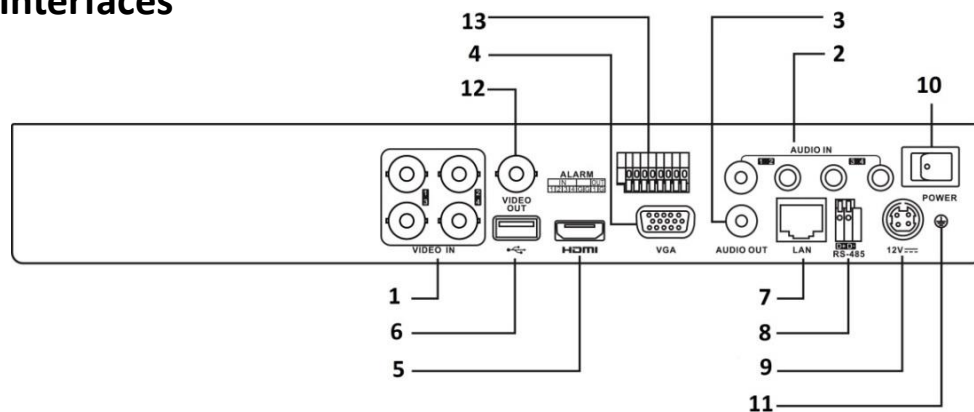

Physical Interfaces

*: The rear panel of iDS-7208HUHI-K1/4S provides 8 video input interfaces.

No.	Description	No.	Description
1	VIDEO IN	8	RS-485 Serial Interface
2	AUDIO IN, RCA Connector	9	12 VDC Power Input
3	AUDIO OUT, RCA Connector	10	Power Switch
4	VGA Interface	11	GND
5	HDMI Interface	12	VIDEO OUT
6	USB Interface	13	Alarm In/Out
7	LAN Network Interface