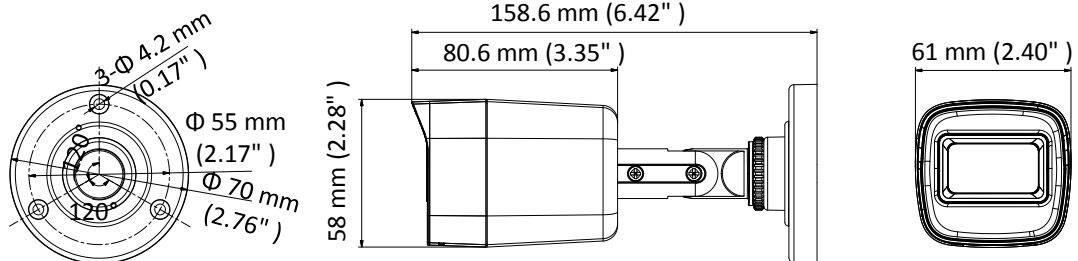

Order Model

DS-2CE16H8T-ITF

Dimension

Accessory

Distributed by